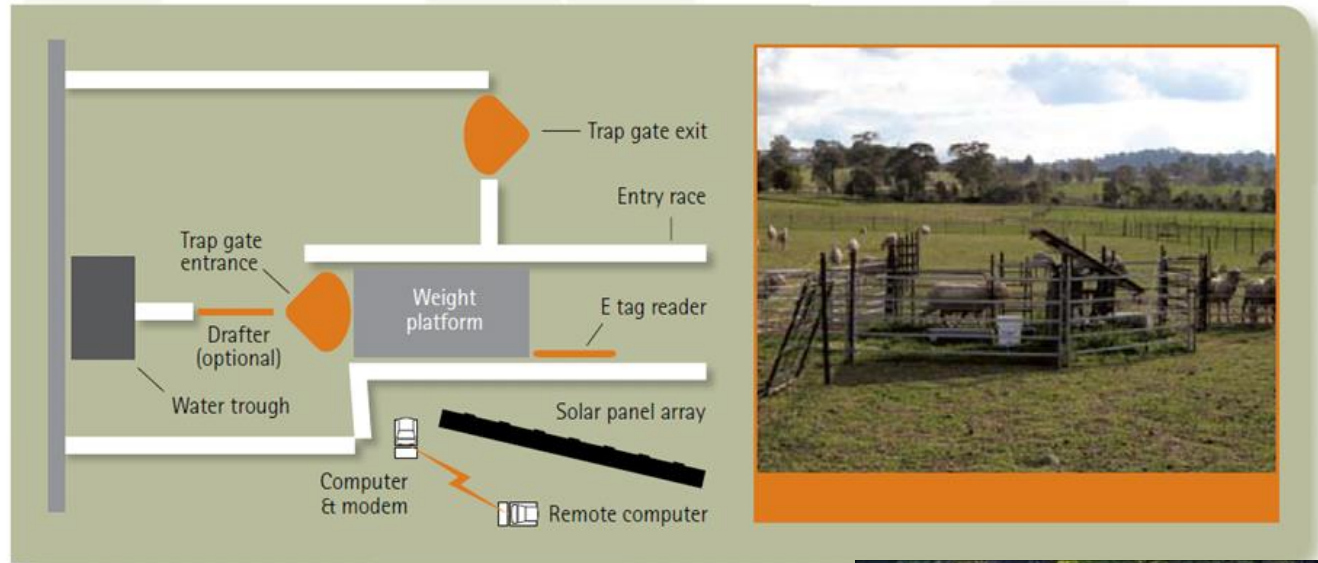

## WOW design and operation

Figure 1. WOW system

# Ewe-lamb proximity & LoRaWAN

- Small beacons on lambs
- Larger LoRaWAN receiver on ewes
- Interactions recorded
- Providing info on likely relationships
- GPS in ewe collars – lambing behaviour / location sites