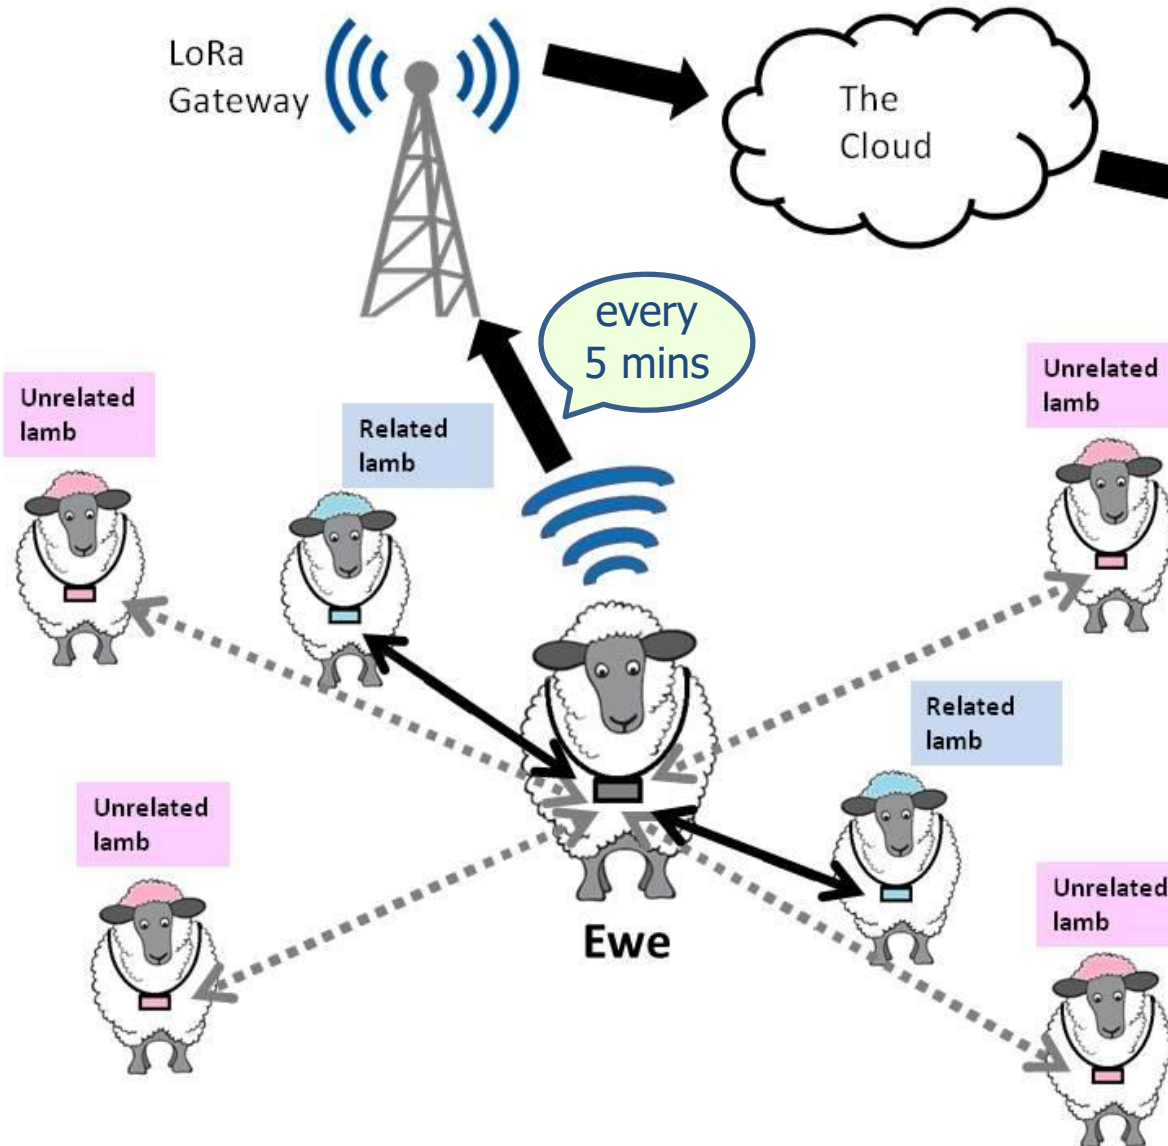

# Walk Over Weigh (WOW)

## WOW design and operation

Figure 1. WOW system

# Ewe-lamb proximity & LoRaWAN

- Small beacons on lambs
- Larger LoRaWAN receiver on ewes
- Interactions recorded
- Providing info on likely relationships
- GPS in ewe collars – lambing behaviour / location sites