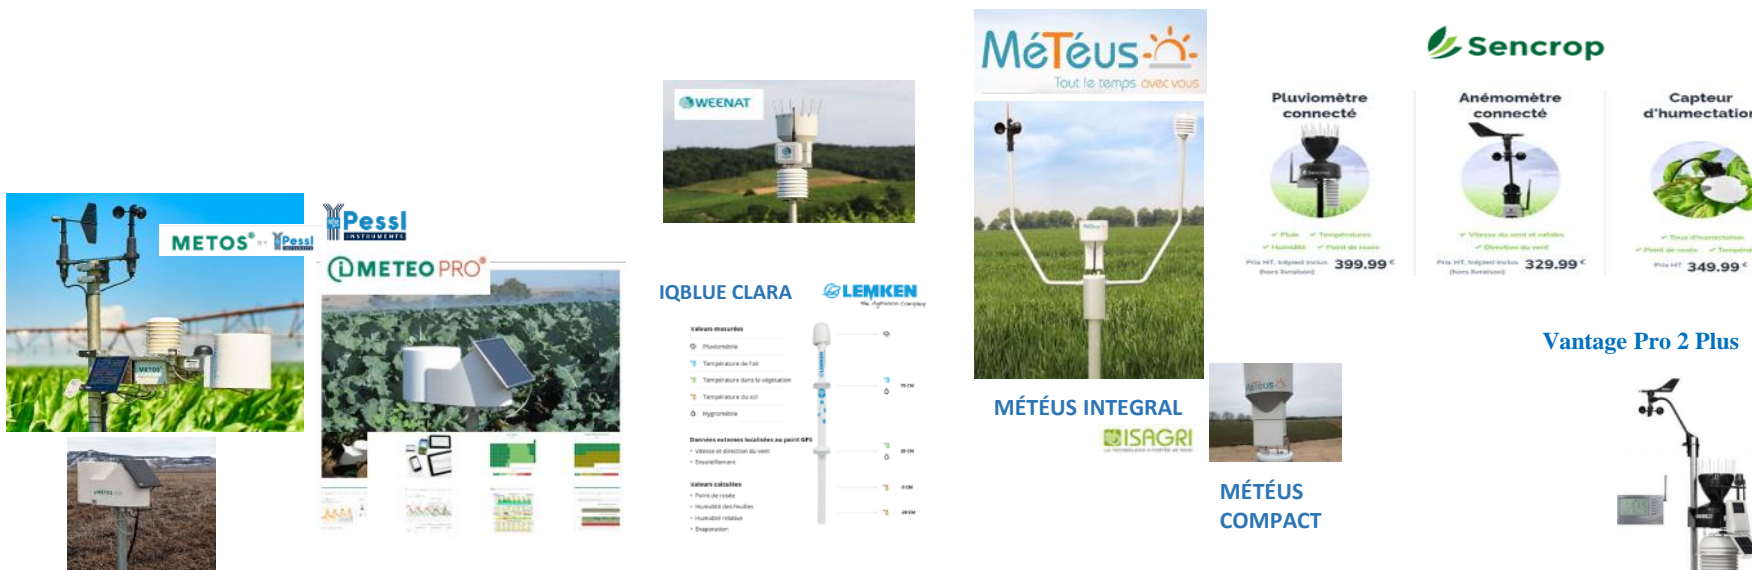

Værstasjoner

Technology/PLF tool	Animal species			Cost per item (€)	Additional costs (€)	Model name	Country	Company
	Dairy s	Meat s	Dairy g					
Weather station	X	X	X	960	227-385	METEOS® 3.3	Austria	Pessl Instruments
				695		iMETEOS® eco D3	Austria	Pessl Instruments
				589,05		iMETEOS® Lora SOIL	Austria	Pessl Instruments
				495,00	30	METEOPRO®	Austria	Pessl Instruments
				1349,00		Davis Vantage Pro2 Plus	France	Davis Météo
				329,99-399,99	79-229 (€/year)	Sencrop®	France	Euratechnologies
				549,00	150 (€/year)	Station météo LEMKEN	France	Lemken
				390,00	192 (€/year)	Station meteo Météus	France	ISAGRI
				498,00	119 (€/year)	Station meteo Weenat	France	Weenat