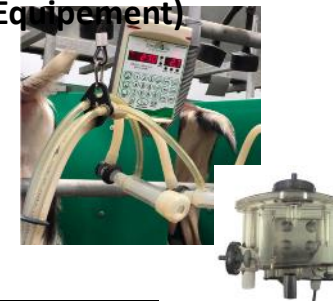

Sensorer på sauene for helseobservasjoner (temp + hjerterate)

**Hvilken teknologi skal vi videreutvikle til sau ifht:**

- Vekt / hold
- Atferd (fôr/vann inntak, aktivitet, mm)
- Jurhelse
- Miljø + oppstalling

# Elektronisk melkemåler

AfiFree™ 155i  
(Afimilk)

Lactocorder-S®  
(WMB)

MM25SG®  
(DeLaval)

F17  
(DeLaval)

DemaTron 75  
(Gea Westfalia  
Surge)

Greenoak  
(Dairy  
Equipment)

Technology/PLF tool	Animal species			Cost per item (€)		Model name	Country	Company
	Dairy sheep	Meat sheep	Dairy goat		Additional costs (€)			
<i>Electronic milk meter</i>	X (1)		X (1)			AfiFree™ 155i	Israel	Afimilk®
					556,8	Lactocorder-S®	Switzerland	WMB
						MM25SG®	Sweden	DeLaval
				1500		F17 milk meters	Sweden	DeLaval
				732	12,95	Dematron 75 GEA		GEA Westfalia Surge
				1553,18		Milk recording Kit	UK-CA	Greenoak

# Infrarød melke analyse

Technology/PLF tool	Animal species			Cost per item (€)	Additional costs (€)	Model name	Country	Company
	Dairy sheep	Meat sheep	Dairy goat					
<b>FTIR - infrared milk analyzer</b>				3840		DeLaval DCC®	Sweden	DeLaval
				1200		Afilab	Israel	<a href="#">Afirmilk</a>
				33990		Mira Infrared (IR) Milk Analyzer	USA	<a href="#">Bruker</a>
	X (3)		X (3)			FT-IR Milk Analyzer	France	Perkin Elmer (HTDS)
						LACTOSCOPE™ FT-A LIQUID DAIRY PRODUCTS ANALYZER	France	HTDS
				41749,54		MilkoScan FT2 – infrared milk analyzer	Denmark	Foss