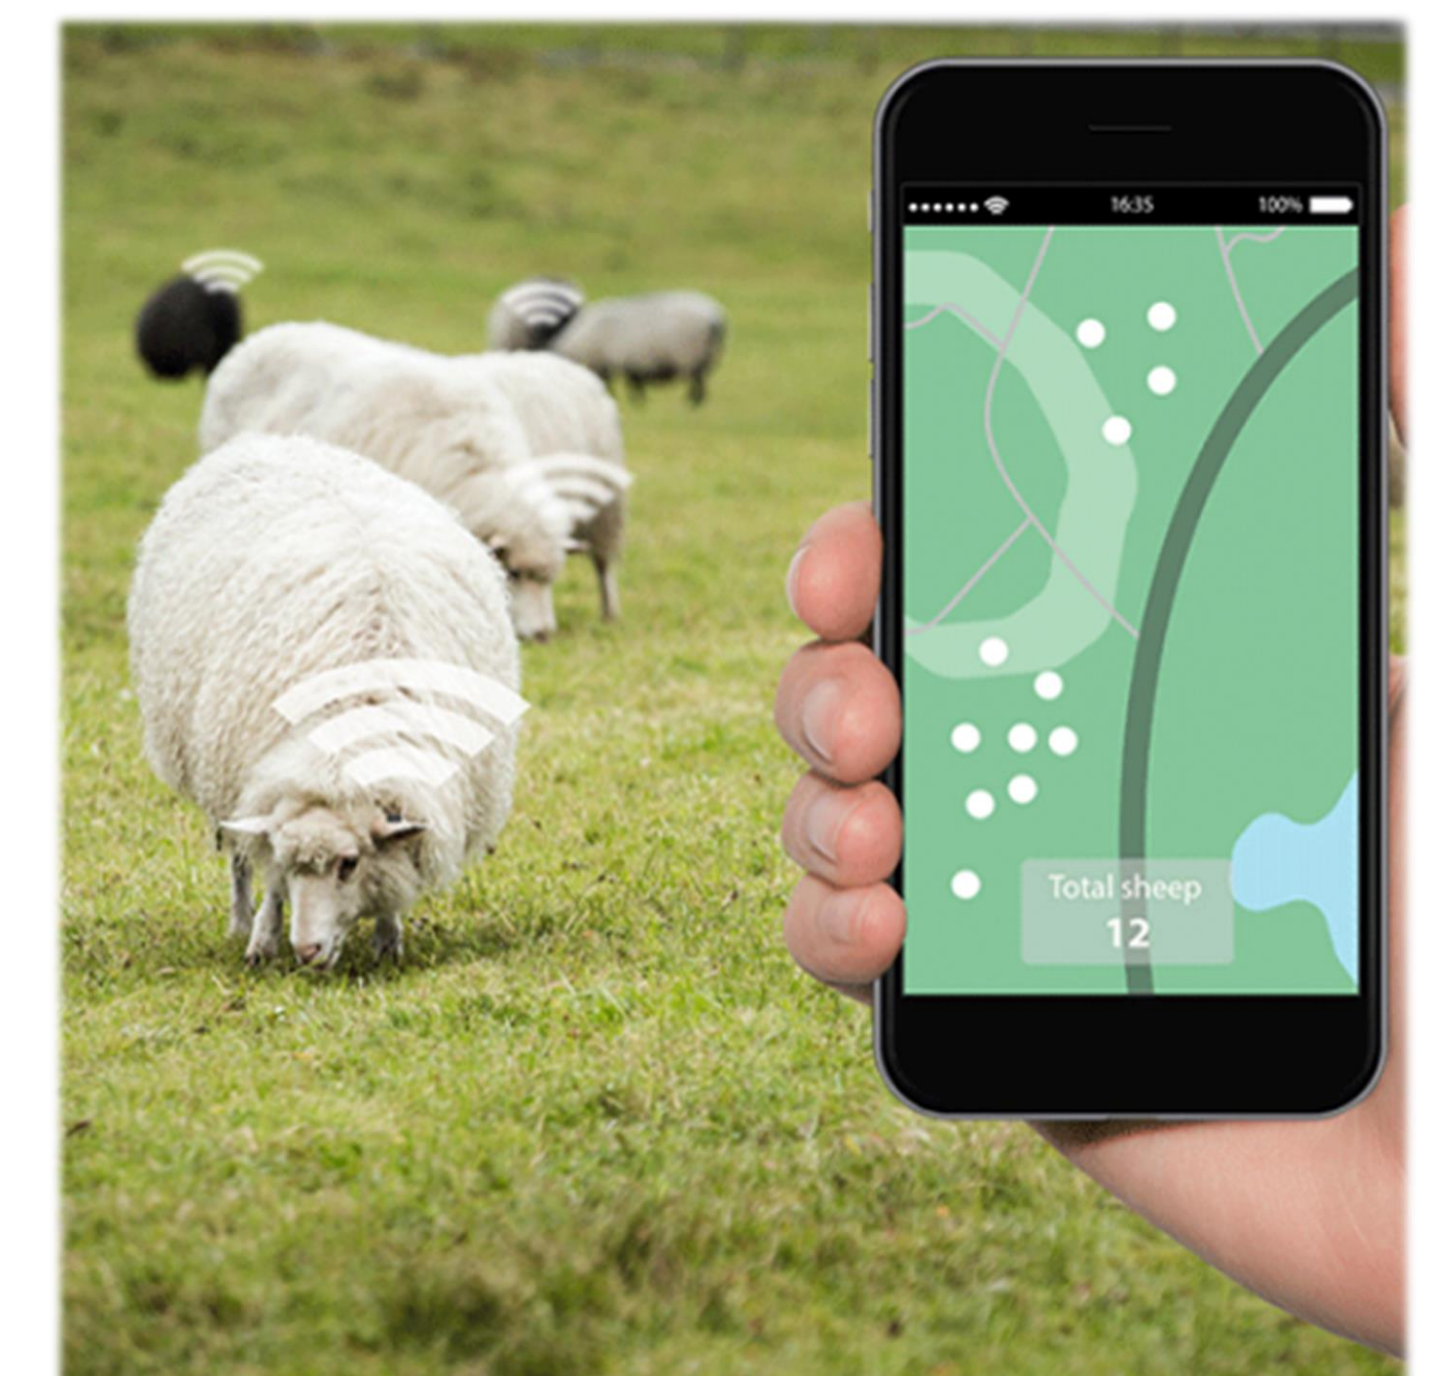

Would you like to be involved?

Let us know or visit our website for more info
www.techcare-project.eu